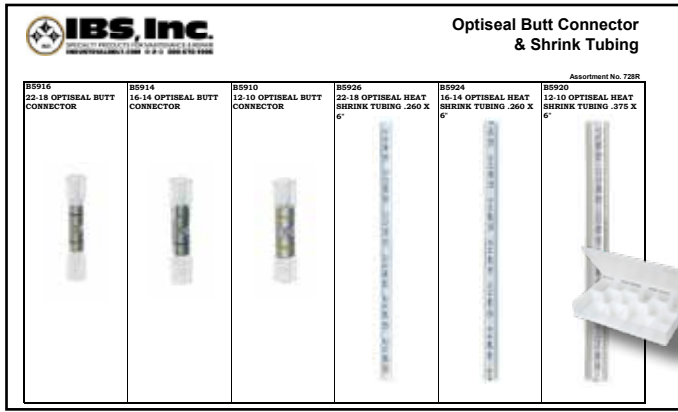

IBS, INCORPORATED

Travel Tray Assortments Z03

ASSORTMENTS

PRODUCT CATEGORY: Q

OPTI-SEAL BUTT CONNECTORS & SHRINK TUBING

IBS No. 728R • 6 ITEMS • 100 Pcs

IBS No. 728R-1 • KIT WITH CRIMP TOOL