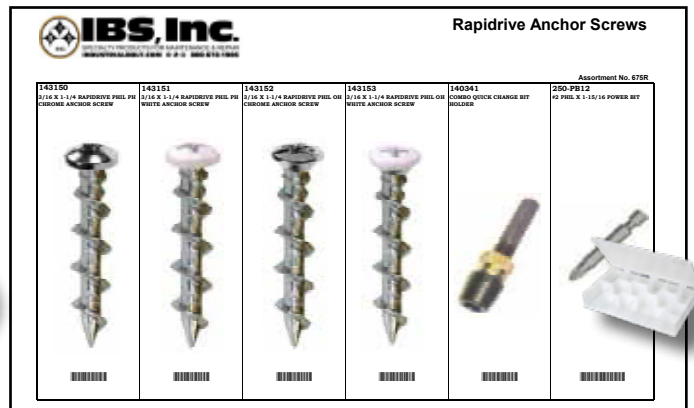

PRODUCT CATEGORY: Y

RAPIDRIVE ANCHOR SCREWS
IBS No. 675R • 6 ITEMS • 205 Pcs